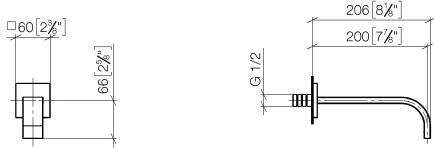

**MEM Wall-mounted basin spout without pop-up waste - Brushed Durabronz (23kt Gold)**

MEM

13 800 782

- 200mm projection
- fixed spout
- rectangular, air-enriched flow
- hole diameter 37 mm
- rosette 60 x 60 mm
- 1/2" connection
- max. flow 5.7 l/min
- lead-free
- WRAS 2203039
- This product can help a building meet the requirements of Green Building Rating Systems, e.g. LEED®, BREEAM®, DGNB

**Recommended miscellaneous**

- Concealed wall elbow -** 35 085 970 90
- max. recess depth 163 mm
  - min. recess depth 90 mm

**MEM Wall-mounted basin spout without pop-up waste - Brushed Durabronz  
(23kt Gold)**

MEM

13 800 782  
mm [inches]

**Flow rate chart**

**Certificates**

WRAS\_2203039.

13 800 782