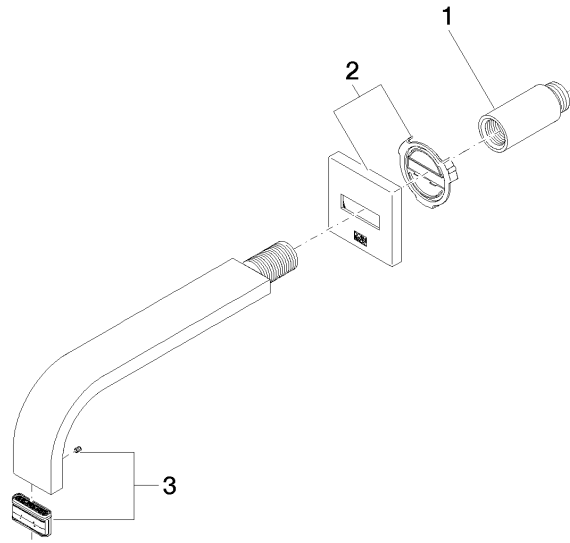

**MEM Wall-mounted basin spout without pop-up waste - Brushed Durabronz (23kt Gold)**

MEM

13 800 782

- 200mm projection
- fixed spout
- rectangular, air-enriched flow
- hole diameter 37 mm
- rosette 60 x 60 mm
- 1/2" connection
- max. flow 5.7 l/min
- lead-free
- WRAS 2203039
- This product can help a building meet the requirements of Green Building Rating Systems, e.g. LEED®, BREEAM®, DGNB

**Recommended miscellaneous**

- Concealed wall elbow -** 35 085 970 90
- max. recess depth 163 mm
  - min. recess depth 90 mm

**MEM Wall-mounted basin spout without pop-up waste - Brushed Durabronz  
(23kt Gold)**

MEM

13 800 782  
mm [inches]

**Flow rate chart**

**Certificates**

WRAS\_2203039.

13 800 782

### Spare parts list

No.	Item Number	Name	Quantity used	Delivery time
1	09 24 03 081 10 90	extension	1	2
2	90 27 78 035 00-28	rosette	1	20
3	90 29 03 109 00 90	aerator	1	2